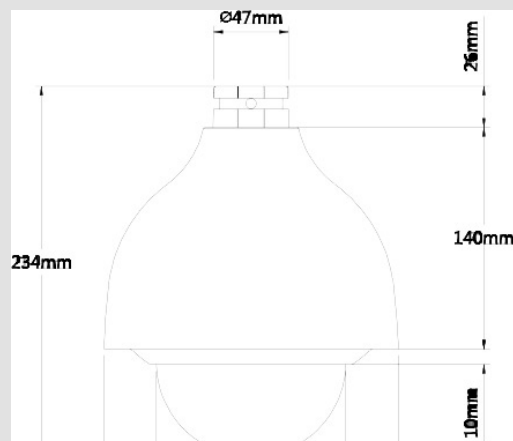

PROFESSIONAL RANGE  
**IPPTZ-12-EXT**  
 2MP MINI NETWORK PTZ DOME CAMERA

**IPPTZ-12-EXT**  
 SPECIFICATIONS

CAMERA	
Image Sensor	1/3"Exmor CMOS
Effective Pixels	1944 (H) x 1092 (V) 2 Megapixels
Horizontal Resolution	1000TVL
Scanning System	Progressive
Electronic Shutter Speed	1/3s ~1/30,000s
Minimum Illumination	Color: 0.5 Lux/F1.6, B/W: 0.005Lux/F1.6
Video Output	BNC(1.0Vp-p/75Ω), PAL / NTSC
CAMERA FEATURES	
Day/Night	Auto(ICR) / Color / B/W
Backlight Compensation	BLC / HLC / DWDR (Digital WDR)
White Balance	Auto, ATW, Indoor, Outdoor, Manual
Gain Control	Auto / Manual
Noise Reduction	2D / 3D
LENS	
Focal Length	5.1mm~61.2mm(12xOptical zoom)
Max Aperture	F1.2~F2.1
Focus Control	Auto / Manual
Angle of View	51.3°~4.64°
Close Focus Distance	100mm~1000mm
PTZ	
Pan/Tilt Range	Pan: 0° ~ 360° endless; Tilt: 2° ~ 90°, auto flip 180°
Manual Control Speed	Pan: 0.1° ~ 300°/s; Tilt: 0.1° ~120°/s
Preset Speed	Pan: 300°/s; Tilt:200°/s
Preset	80(DH-SD), 255 (Pelco P/D)
PTZ Mode	5 Pattern, 8 Tour, 5 Auto Scan, Auto Pan
Speed Setup	Human-orientated focal length/speed adaption
Power up Action	Auto restore to previous PTZ and lens status after power failure
Idle Motion	Activate Preset/Pan/Scan/Tour/Pattern if there is no command in the specified period
Time Task	Auto activation of Preset/Pan/Scan/Tour/Pattern by preset-time
Protocol	DH-SD, Pelco-P/D (Auto recognition)
AUXILIARY INTERFACE	
Alarm	2/1 channel in/out
Power Supply	AC24V/1.5A (±10%), POE+(802.3at)
Power Consumption	12W, 22W(Heater on)
Working Environment	-40°C ~ 60°C/ Less than 90% RH
IP Rating	IP66,
Dimensions	186mmx234mm
Weight	2.3kg

**DIMENSIONS**

186(W)×234(H)mm

**COLOUR**

WHITE