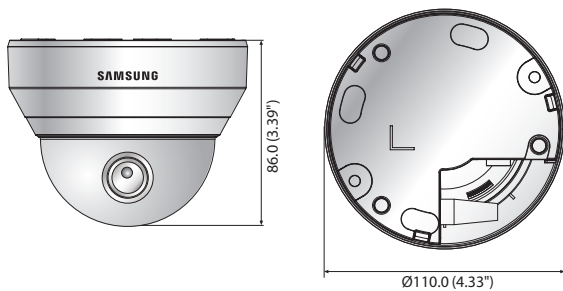

Dimensions

Unit : mm (inch)