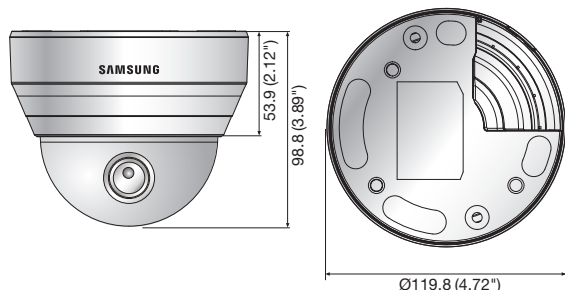

Key Features

- Max. 2M (1920 x 1080) resolution
- 2.8 ~ 12mm (4.3x) varifocal lens
- 0.095Lux@F1.4 (Color), 0Lux@F1.4 (B/W : IR LED on)
- 30fps@all resolutions (H.264)
- H.264, MJPEG dual codec, Multiple streaming
- Motion detection, Tampering
- micro SD/SDHC memory slot, PoE
- IR viewable length 15m
- Hallway view support (Rotate 90°/270°)
- LDC support (Lens Distortion Correction)

Dimensions

Unit : mm (inch)

Accessories (Optional)

* Data recorded on an SD memory card may be lost or damaged by data access during power-off, mechanical shock, memory card detachment, or other operations. Data loss or damage can also occur when a memory card reaches end of life, which varies according to operational conditions. No guarantee is given against damage (including passive damage).