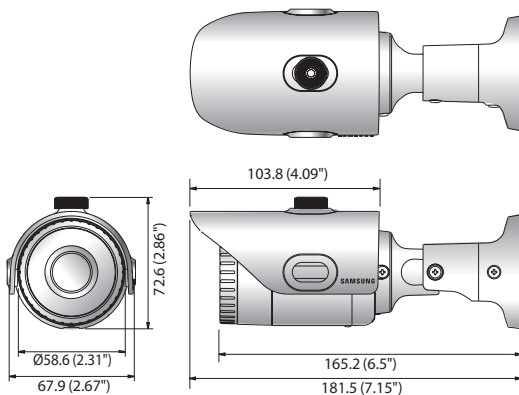

Dimensions

Unit : mm (inch)

SNO-L6013RN/P	
VIDEO	
Imaging Device	1/2.9" 2.19M CMOS
Total Pixels	2,000(H) x 1,121(V)
Effective Pixels	1,984(H) x 1,105(V)
Scanning System	Progressive
Min. Illumination	Color : 0.15Lux (1/30sec, F1.8), 0.003Lux (2sec, F1.8) B/W : 0Lux (IR LED on)
LENS	
Focal Length (Zoom Ratio)	3.6mm fixed
Max. Aperture Ratio	F1.8
Angular Field of View	H : 86.5° / V : 47.8° / D : 101.2°
Min. Object Distance	0.5m (1.64ft)
Lens Type	Fixed
Mount Type	Board type
OPERATIONAL	
IR Viewable Length	20m (65.62ft)
Camera Title	Off / On (Displayed up to 15 characters)
Day & Night	True Day & Night
Backlight Compensation	Off / BLC
Contrast Enhancement (DWDR)	SSDR (Off / On)
Digital Noise Reduction	SSNR (Off / On)
Motion Detection	Off / On (4ea rectangular zones)
Privacy Masking	Off / On (6ea rectangular zones)
Gain Control	Off / Low / Middle / High
White Balance	ATW / AWC / Manual / Indoor / Outdoor
LDC (Lens Distortion Correction)	Off / On (5 levels with min / max)
Electronic Shutter Speed	Minimum / Maximum / Anti flicker
Flip / Mirror	Flip / Mirror / Hallway view
Intelligent Video Analytics	Motion detection with metadata, Tampering
Alarm Triggers	Motion detection, Tampering detection, SD card error, NAS error
Alarm Events	File upload via FTP and E-mail, Local storage recording at event, Notification via E-mail
NETWORK	
Ethernet	RJ-45 (10/100BASE-T)
Video Compression Format	H.264, MJPEG
Resolution	1920 x 1080, 1280 x 960, 1280 x 720, 1024 x 768, 800 x 600, 720 x 576, 640 x 480, 320 x 240
Max. Framerate	H.264 : Max. 30fps at all resolutions MJPEG : Max. 1fps at 1920 x 1080, 1280 x 960, 1280 x 720, 1024 x 768, Max. 15fps at other resolution
Video Quality Adjustment	H.264 : Target bitrate level control, MJPEG : Quality level control
Bitrate Control Method	H.264 : CBR or VBR, MJPEG : VBR
Streaming Capability	Multiple streaming (Up to 3 profiles)
Audio I/O	Line in
Audio Compression Format	G.711 u-law / G.726 selectable G.726 (ADPCM) 8KHz, G.711 8KHz, G.726 : 16Kbps, 24Kbps, 32Kbps, 40Kbps
Audio Communication	Uni-directional audio
IP	IPv4, IPv6
Protocol	TCP/IP, UDP/IP, RTP(UDP), RTP(TCP), RTCP, RTSP, NTP, HTTP, HTTPS, SSL/TLS, DHCP, PPPoE, FTP, SMTP, ICMP, IGMP, SNMPv1/v2c/v3(MIB-2), ARP, DNS, DDNS, QoS, PIM-SM, UPnP, Bonjour
Security	HTTPS(SSL) login authentication, Digest login authentication IP address filtering, User access log, 802.1x authentication
Streaming Method	Unicast / Multicast
Max. User Access	6 users at unicast mode
Storage	micro SD/SDHC max. 32G, NAS - Motion images recorded in the SD memory card can be downloaded - Manual recording at local PC
Application Programming Interface	ONVIF Profile S/G, SUNAPI (HTTP API)
Webpage Language	English, French, German, Spanish, Italian, Chinese, Korean, Russian, Japanese, Swedish, Danish, Portuguese, Turkish, Polish, Czech, Rumanian, Serbian, Dutch, Croatian, Hungarian, Greek, Norwegian, Finnish
Web Viewer	Supported OS : Windows XP / VISTA / 7 / 8 / 8.1, MAC OS X 10.7 ~ 10.10 Supported Browser : Microsoft Internet Explorer (Ver. 8 ~ 11), Mozilla Firefox (Ver. 9 ~ 35), Google Chrome (Ver. 15 ~ 40), Apple Safari (Ver. 8.0.2 (Mac OS X 10.10), 7.0.6 (Mac OS X 10.9), 6.0.2 (Mac OS X 10.8, 10.7 only), 5.1.7) * Mac OS X only
Central Management Software	SmartViewer
ENVIRONMENTAL	
Operating Temperature / Humidity	-30°C ~ +55°C (-22°F ~ +131°F) / Less than 90% RH * Start up should be done at above -20°C (-4°F)
Storage Temperature / Humidity	-30°C ~ +60°C (-22°F ~ +140°F) / Less than 90% RH
Ingress Protection	IP66
ELECTRICAL	
Input Voltage / Current	PoE (IEEE802.3af, Class2)
Power Consumption	Max. 5.7W
MECHANICAL	
Color / Material	Dark gray / Plastic
Dimensions (WxH)	Ø58.6 x 165.2mm (Ø2.31" x 6.5") (Without sunshield)
Weight	250g (0.55 lb)