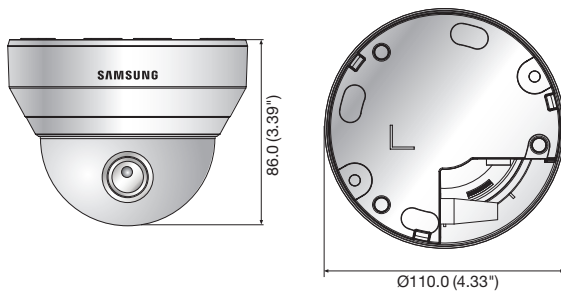

Dimensions

Unit : mm (inch)

Accessories (Optional)

SBP-300HM7 SBP-300LM SBP-300CM SBP-300WM1 SBP-300WM SBP-300B SBP-300PM SBP-300KM

SCD-6023RN/P

VIDEO	
Imaging Device	1/2.9" 2M CMOS
Total Pixels	2,000(H) x 1,121(V) 2.24M pixels
Effective Pixels	1,984(H) x 1,105(V) 2.19M pixels
Scanning System	Progressive scan
Min. Illumination	Color : 0.25Lux (F2.1) B/W : 0Lux (IR LED on)
S / N Ratio	52dB (AGC off, Weight on)
Video Output	BNC (AHD, CVBS selectable)
Resolution	1920 x 1080
Max. Framerate	30fps@1080p, 30fps@720p
LENS	
Focal Length (Zoom Ratio)	4mm fixed
Max. Aperture Ratio	F2.1
Angular Field of View	H : 72.2° / V : 52.9° / D : 94.3°
Min. Object Distance	0.5m (1.64ft)
Focus Control	Manual
Lens Type	Fixed
Mount Type	Board-in type
PAN / TILT / ROTATE	
Pan / Tilt / Rotate Range	0° ~ 350° / 0° ~ 67° / 0° ~ 355°
OPERATIONAL	
On Screen Display	English, Japanese, Spanish, French, Portuguese, Korean, German, Italian, Russian, Polish, Czech, Romanian, Serbian, Swedish, Danish, Turkish
Camera Title	Off / On (Displayed 15 characters)
Day & Night	Auto (ICR) / Color / B/W
Backlight Compensation	Off / User BLC / HLC
Wide Dynamic Range	DWDR
Digital Noise Reduction	SSNRIV (Off / On)
Defog	Off / Auto / Manual
Motion Detection	Off / On (4 zones)
Privacy Masking	Off / On (4 zones rectangle)
Gain Control	Off / Low / Middle / High
White Balance	ATW / Outdoor / Indoor / Manual / AWC (1,800K° ~ 10,500K°)
Electronic Shutter Speed	1sec ~ 1/12,000sec
Reverse	Off / H-Rev / V-Rev / HV-Rev
Profile	Basic, Day & Night, Backlight, Indoor, User
Remote Control Interface	Coaxial control
Protocol	Coax : NTSC/PAL - Samsung CCVC, Pelco-C (Coaxitron), AHD - ACP (AHD Coax Protocol)
IR Distance	20m (65.62ft)
Video Transmission Distance	500m (1,640.42ft) (75-5 coaxial cable)
ENVIRONMENTAL	
Operating Temperature / Humidity	-10°C ~ +55°C (+14°F ~ +131°F) / Less than 90% RH
ELECTRICAL	
Input Voltage / Current	12V DC ±10%
Power Consumption	Max. 4.2W
MECHANICAL	
Color / Material	Ivory / Plastic
Dimensions (WxH)	Ø110.0 x 86.0mm (Ø4.33" x 3.39")
Weight	242g (0.53 lb)