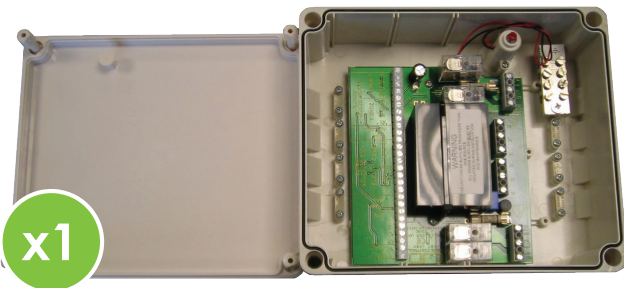

## Mini Opal Lighting KIT

- External PIR
- 10 – 30m adjustable detection range
- Sliding curtains to aid installation
- Field of View alignment
- Four Zones with individual voice or tone option
- Two timers per zone
- 4 Zone controller

### KIT INCLUDES

- 4 x Mini Opal
- 1 x 4 Zone Expansion Unit
- 2 x DygiZone

### UNIQUE FEATURES

- Sensor mounted white light filter to significantly reduce false detections
- Dual tamper switched for case and wall-mount tamper detection
- Sliding curtains for precise area coverage
- Adjustable pan and tilt
- Cover detection
- 10-30m adjustable range