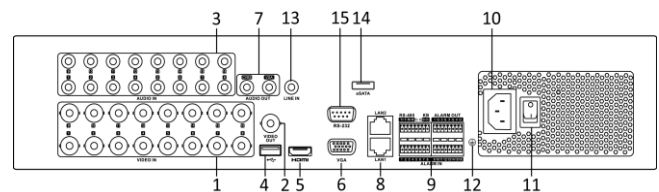

Physical Interfaces